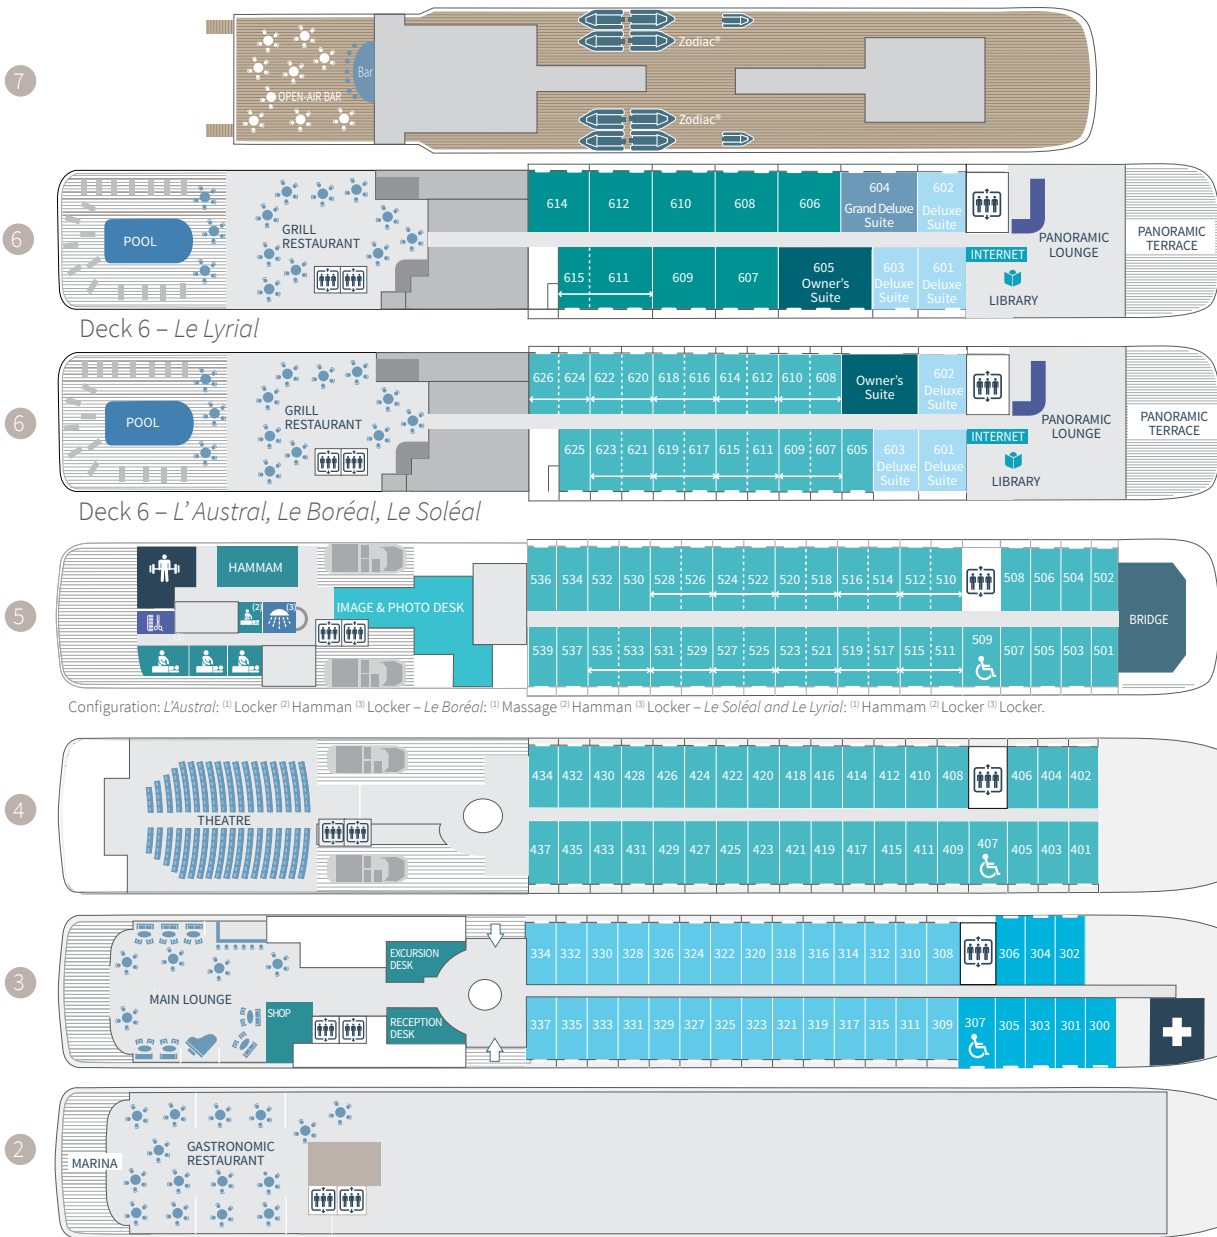

# THE SISTERSHIPS

*L'Austral, Le Boréal,  
Le Soléal & Le Lyrial*

*Take a tour of the sisterships*

SCAN THIS QR CODE WITH YOUR SMARTPHONE'S CAMERA AND TAKE A 360° TOUR OF THE SHIPS!

# DECK PLANS

Configuration: *L'Austral*: <sup>(1)</sup> Locker <sup>(2)</sup> Hamman <sup>(3)</sup> Locker – *Le Boréal*: <sup>(1)</sup> Massage <sup>(2)</sup> Hamman <sup>(3)</sup> Locker – *Le Soléal and Le Lyréal*: <sup>(1)</sup> Hamman <sup>(2)</sup> Locker <sup>(3)</sup> Locker.

- Owner Suite Deck 6
- Privilege Suites Deck 6 – *Le Lyréal*
- Grand Privilege Suites Deck 6 – *Le Lyréal*
- Prestige Suites Deck 6 – 5 (except *Le Lyréal*)
- Grand Deluxe Suites Deck 6 – *Le Lyréal*
- Deluxe Suites Deck 6
- Prestige Staterooms Deck 4 – 5 – 6
- Deluxe Staterooms Deck 3
- Superior Staterooms Deck 3

<sup>(2)</sup> Prestige Staterooms aboard *Le Boréal* & *Le Soléal*, decks 5 & 6: 1 shower or bathtub depends on cabins.

Deluxe Suites aboard *Le Boréal*: 1 shower and 1 bathtub.