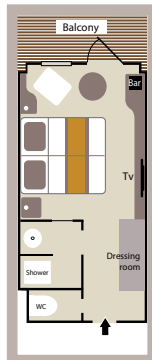

**20 PRESTIGE SUITES** 37 sq.m. + 8 sq.m. private balcony / 398 sq.ft. + 86 sq.ft. private balcony with sliding bay windows  
**92 PRESTIGE STATEROOMS** 18.5 sq.m. + 4 sq.m. private balcony / 200 sq.ft. + 43 sq.ft. private balcony with sliding bay window

**3 DELUXE SUITES** 27 sq.m. + 6 sq.m. private balcony / 290 sq.ft. + 54 sq.ft. private balcony with sliding bay window

<sup>(1)</sup> Prestige Suites aboard *Le Boréal* & *Le Soléal*: 1 shower and 1 bathtub.

<sup>(2)</sup> Prestige Staterooms aboard *Le Boréal* & *Le Soléal*, decks 5 & 6: 1 shower or bathtub depends on cabins.

Deluxe Suites aboard *Le Boréal*: 1 shower and 1 bathtub.

## AMENITIES

- Individually-controlled airconditioning
- Stateroom layout: king-size bed, or twin beds, interconnecting Staterooms available (Children welcome)
- Minibar
- Flat screen satellite TV
- Bose™ Bluetooth speaker
- Desk with stationery
- Safe
- Hermès® bath products
- Dressing table, bath robes, hairdryer
- Direct line telephone
- 110V American (two flat pins) / 220V European (round sockets with two round pins)
- 24hr room service
- Inclusive Internet access Wifi