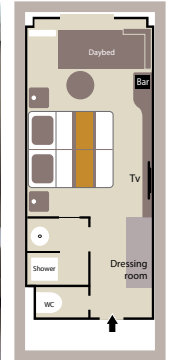

**3 DELUXE SUITES** 27 sq.m. + 6 sq.m. private balcony / 290 sq.ft. + 54 sq.ft. private balcony with sliding bay window

<sup>(1)</sup> Prestige Suites aboard *Le Boréal* & *Le Soléal*: 1 shower and 1 bathtub.

<sup>(2)</sup> Prestige Staterooms aboard *Le Boréal* & *Le Soléal*, decks 5 & 6: 1 shower or bathtub depends on cabins.

Deluxe Suites aboard *Le Boréal*: 1 shower and 1 bathtub.

### 28 DELUXE STATEROOMS

18 sq.m. + 4 sq.m. private balcony / 200 sq.ft. + 43 sq.ft. private balcony with French window

## AMENITIES

- Individually-controlled airconditioning
- Stateroom layout: king-size bed, or twin beds, interconnecting Staterooms available (Children welcome)
- Minibar
- Flat screen satellite TV
- Bose™ Bluetooth speaker
- Desk with stationery
- Safe
- Hermès® bath products
- Dressing table, bath robes, hairdryer
- Direct line telephone
- 110V American (two flat pins) / 220V European (round sockets with two round pins)
- 24hr room service
- Inclusive Internet access Wifi