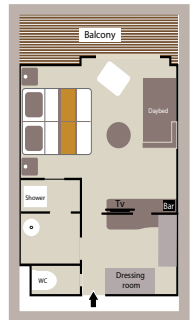

- Owner Suite Deck 6
- Privilege Suites Deck 6 – *Le Lyréal*
- Grand Privilege Suites Deck 6 – *Le Lyréal*
- Prestige Suites Deck 6 – 5 (except *Le Lyréal*)
- Grand Deluxe Suites Deck 6 – *Le Lyréal*
- Deluxe Suites Deck 6
- Prestige Staterooms Deck 4 – 5 – 6
- Deluxe Staterooms Deck 3
- Superior Staterooms Deck 3

## L'AUSTRAL, LE BORÉAL & LE SOLÉAL ACCOMMODATION

**OWNER'S SUITE** 45 sq.m + 40 sq.m. private terrace\* with hot tub and sliding bay windows | 484 sq.ft + 430 sq.ft. private terrace\* with hot tub and sliding bay windows

**3 DELUXE SUITES** 27 sq.m. + 6 sq.m. private balcony / 290 sq.ft. + 54 sq.ft. private balcony with sliding bay window

<sup>(1)</sup> Prestige Suites aboard *Le Boréal* & *Le Soléal*: 1 shower and 1 bathtub.

## AMENITIES

- Individually-controlled airconditioning
- Stateroom layout: king-size bed, or twin beds, interconnecting Staterooms available (Children welcome)
- Minibar
- Flat screen satellite TV
- Bose™ Bluetooth speaker
- Desk with stationery
- Safe
- Hermès® bath products
- Dressing table, bath robes, hairdryer
- Direct line telephone
- 110V American (two flat pins) / 220V European (round sockets with two round pins)
- 24hr room service
- Inclusive Internet access Wifi