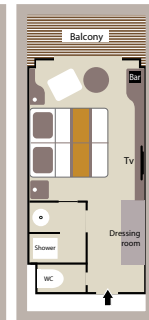

- Owner Suite Deck 6
- Privilege Suites Deck 6 – *Le Lyréal*
- Grand Privilege Suites Deck 6 – *Le Lyréal*
- Prestige Suites Deck 6 – 5 (except *Le Lyréal*)
- Grand Deluxe Suites Deck 6 – *Le Lyréal*
- Deluxe Suites Deck 6
- Prestige Staterooms Deck 4 – 5 – 6
- Deluxe Staterooms Deck 3
- Superior Staterooms Deck 3

## L'AUSTRAL, LE BORÉAL & LE SOLÉAL ACCOMMODATION

**OWNER'S SUITE** 45 sq.m + 40 sq.m. private terrace\* with hot tub and sliding bay windows | 484 sq.ft + 430 sq.ft. private terrace\* with hot tub and sliding bay windows

**3 DELUXE SUITES** 27 sq.m. + 6 sq.m. private balcony / 290 sq.ft. + 54 sq.ft. private balcony with sliding bay window

<sup>(1)</sup> Prestige Suites aboard *Le Boréal* & *Le Soléal*: 1 shower and 1 bathtub.

## AMENITIES

- Individually-controlled airconditioning
- Stateroom layout: king-size bed, or twin beds, interconnecting Staterooms available (Children welcome)
- Minibar
- Flat screen satellite TV
- Bose™ Bluetooth speaker
- Desk with stationery
- Safe
- Hermès® bath products
- Dressing table, bath robes, hairdryer
- Direct line telephone
- 110V American (two flat pins) / 220V European (round sockets with two round pins)
- 24hr room service
- Inclusive Internet access Wifi