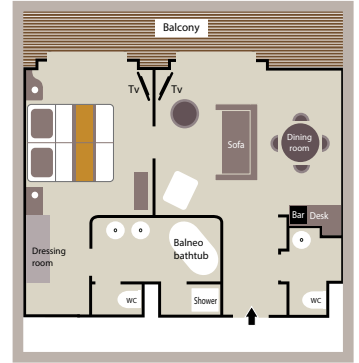

DISCOVER YOUR STATEROOM

L'AUSTRAL, LE BORÉAL & LE SOLÉAL ACCOMMODATION

OWNER'S SUITE 45 sq.m + 40 sq.m. private terrace* with hot tub and sliding bay windows | 484 sq.ft + 430 sq.ft. private terrace* with hot tub and sliding bay windows

20 PRESTIGE SUITES 37 sq.m. + 8 sq.m. private balcony / 398 sq.ft. + 86 sq.ft. private balcony with sliding bay windows
92 PRESTIGE STATEROOMS 18.5 sq.m. + 4 sq.m. private balcony / 200 sq.ft. + 43 sq.ft. private balcony with sliding bay window

3 DELUXE SUITES 27 sq.m. + 6 sq.m. private balcony / 290 sq.ft. + 54 sq.ft. private balcony with sliding bay window