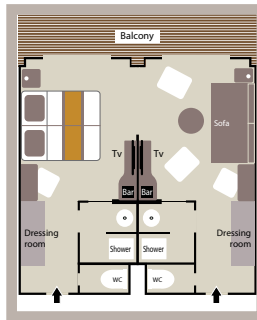

## L'AUSTRAL, LE BORÉAL & LE SOLÉAL ACCOMMODATION

**OWNER'S SUITE** 45 sq.m + 40 sq.m. private terrace\* with hot tub and sliding bay windows | 484 sq.ft + 430 sq.ft. private terrace\* with hot tub and sliding bay windows

**3 DELUXE SUITES** 27 sq.m. + 6 sq.m. private balcony / 290 sq.ft. + 54 sq.ft. private balcony with sliding bay window

<sup>(1)</sup> Prestige Suites aboard *Le Boréal* & *Le Soléal*: 1 shower and 1 bathtub.

## AMENITIES

- Individually-controlled airconditioning
- Stateroom layout: king-size bed, or twin beds, interconnecting Staterooms available (Children welcome)
- Minibar
- Flat screen satellite TV
- Bose™ Bluetooth speaker
- Desk with stationery
- Safe
- Hermès® bath products
- Dressing table, bath robes, hairdryer
- Direct line telephone
- 110V American (two flat pins) / 220V European (round sockets with two round pins)
- 24hr room service
- Inclusive Internet access Wifi